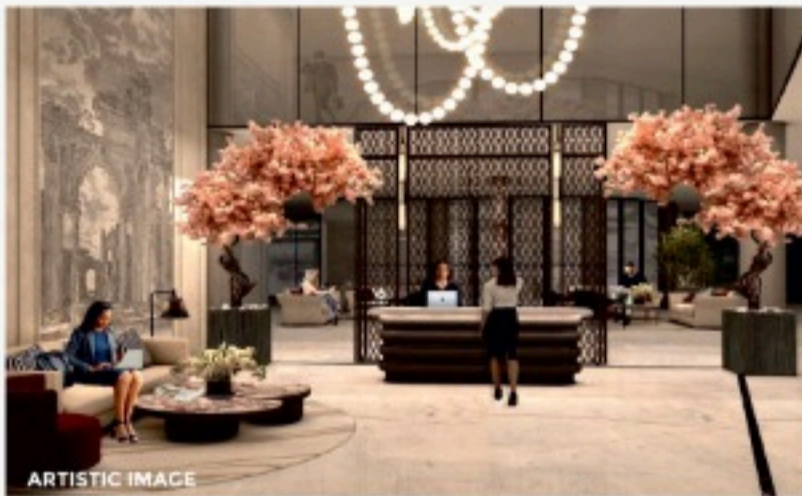

FREE
ASSURED **9** GIFTS

Don't Miss The Opportunity

SOLITAIRIANN CITY

JAYPEE SPORTS CITY, YAMUNA EXPRESSWAY

Experience the pinnacle of luxury living.

Indulge in a world of opulence with world-class amenities and unmatched elegance.

LUXURY LOUNGE | GRAND BANQUET HALL | OPEN TERRACE | LUXURY GYM | SPA | SWIMMING POOL | POOL & CARD ROOM

AMAZING REWARDS AWAITS YOU*

2/3/4 BHK APARTMENTS, PENTHOUSES & VILLAS
RS. 75 LAKH ONWARDS* | ATTRACTIVE PAYMENT PLAN